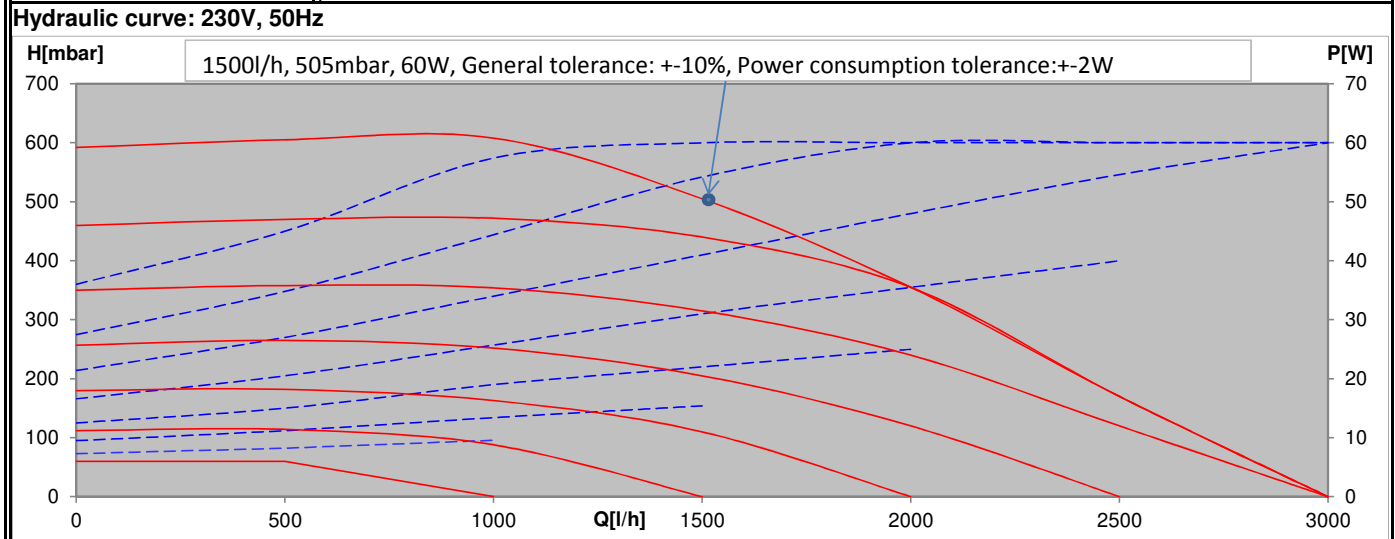

		Nr:	
Customer:		Page:	1of 1
Pump type:	E6-VARIO 60/530P	Date:	
Article number of pump:	6050C0010	Issued by:	Xylem Service Hungary
Sample serials:		Technical support:	
Control type:	Speed control by potentiometer	 <div style="border: 1px solid black; padding: 5px; margin-top: 10px;"> <p>Xylem Service Hungary Kft H-2700 Csepel Közsé-Községi ut 41 Made in Hungary</p> <p>Circulation pump E6-VARIO 60/530P</p> <p>Art.-Nr.: 6050C0010</p> <p>230V 50/60Hz 60W TF60 Class 155 (F) IP44 PN 0,2MPa (2bar)</p> <p>Prod. Date: 20151215 S/N: 2015121500001</p> <p style="text-align: center;">  6050C0010  2015121500001 </p> <p>LOWARA E6-VARIO 60/530P</p> <p>230V 50/60Hz 60W TF60 Class 155 (F) IP44 PN 0,2MPa (2bar)</p> <p style="text-align: right;">Xylem Art.-Nr.:6050C0010 Xylem Service Hungary Kft H-2700 Csepel Közsé-Községi ut 41 Made in Hungary</p> </div>	
PWM type:	NA		
Speed range:	1000-3100, RPM		
Input voltage range:	230V, 50/60Hz		
Protection:	IP44		
Maximum system pressure [bar]	PN 0,2MPa (2bar)		
Operating temperature range (water)	10°C - 60°C		
Operating temperature range (room)	10°C - 50°C		
Storage temperature range	-20°C - 50°C		
Max hydraulic performance (Q×H=max)	21,04W, 1500l/h, 505mbar		
Max head of pump H	608 mbar		
Max input power: [W]	60 W		
Possible media:	pure water		

Allowed mounting positions:	All, except top side down	
Pump drawing nr:	NA	
Connection type:	3/4" hose connection	
Weight: [g]	1300g	
Dimensions: [mm]	126mm×106mm×152mm (L×W×H)	
Prepared by:		